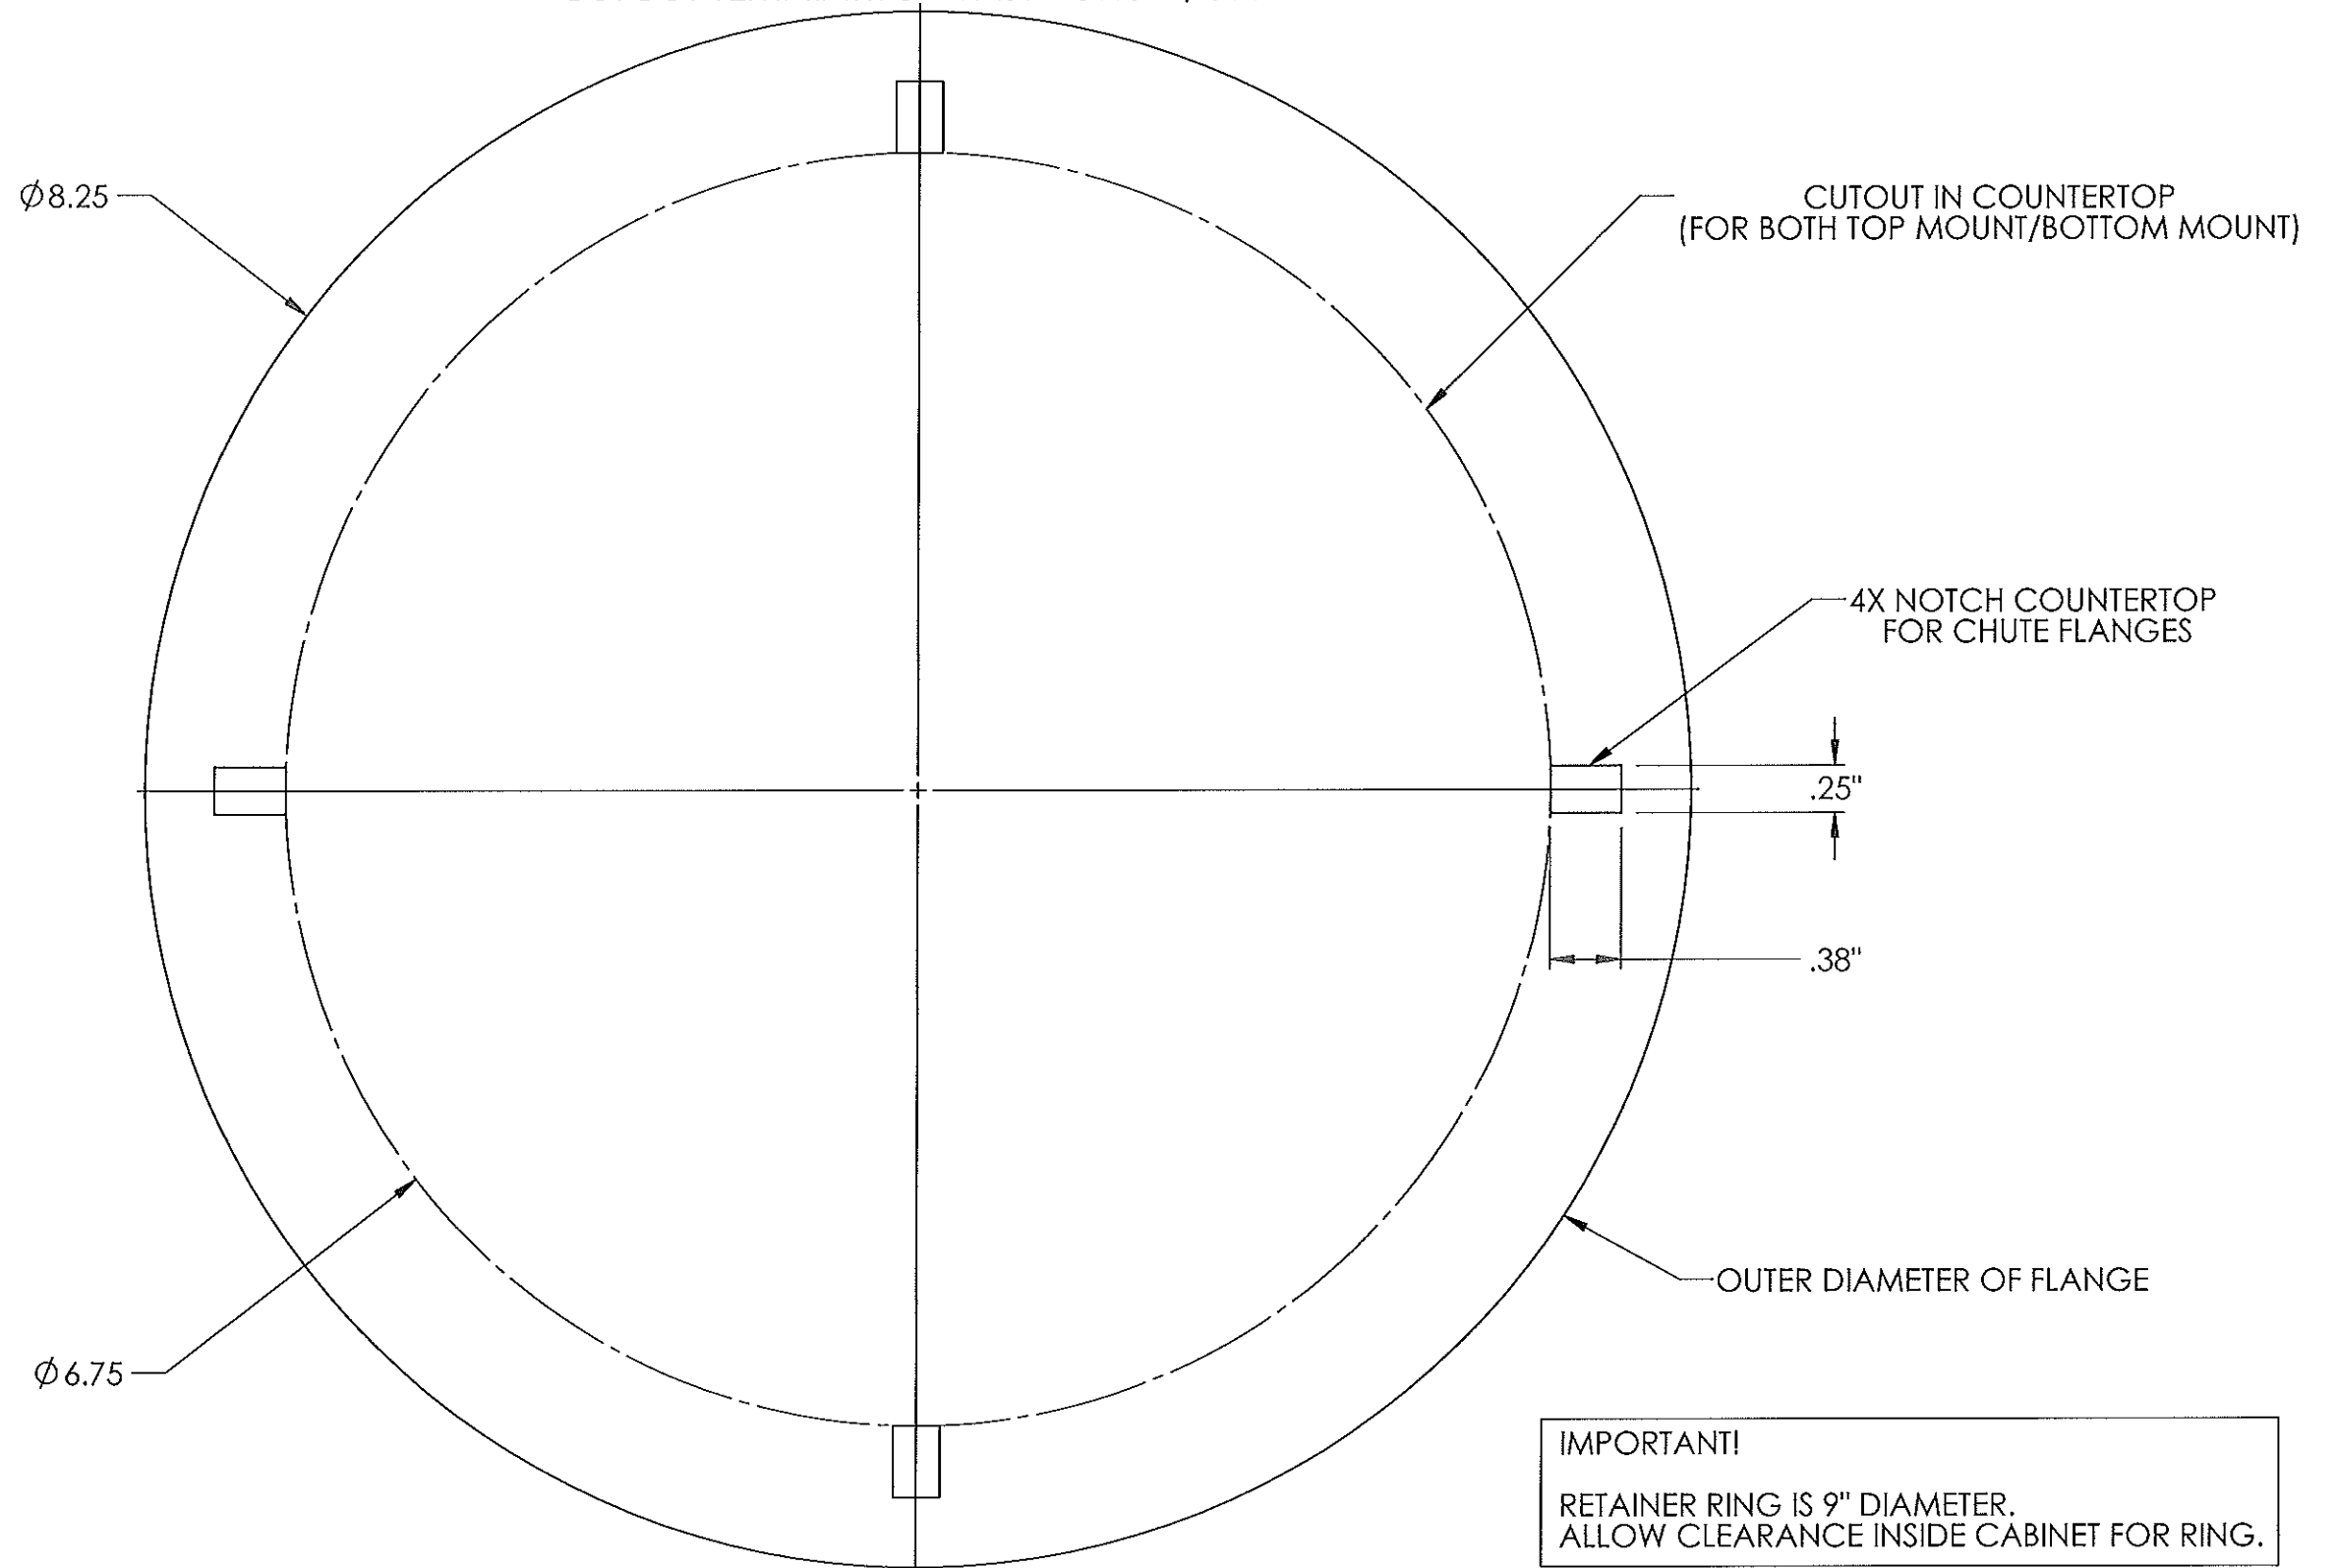

CUTOUT TEMPLATE 6" WASTE CHUTE, 6801

PRINT ON 11 X 17 PAPER USING 1:1 SCALE

305 N. Springbrook Road, Newberg, OR 97132 USA 503.538.8343 800.624.2793
www.dcionline.com

IMPORTANT!
RETAINER RING IS 9" DIAMETER.
ALLOW CLEARANCE INSIDE CABINET FOR RING.