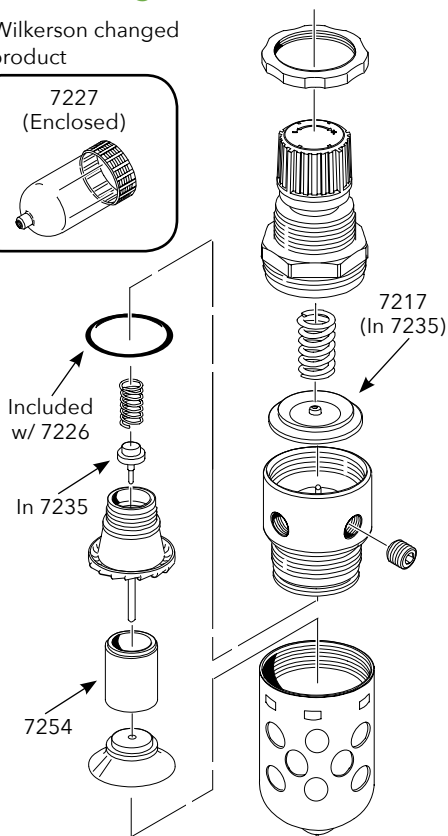

Toggle Valve,
3-Way

Toggle Valve,
2-Way

Toggle Valve,
3-Way

Routing Valve

Toggle Valve, 3-Way Momentary

Toggle, Valves & Regulators

2201	O-Ring (pkg of 12).....	\$2.90
2203	O-Ring (pkg of 12).....	\$2.90
2205	O-Ring (pkg of 12).....	\$2.90
2218	O-Ring (pkg of 12).....	\$2.90
2225	O-Ring (pkg of 12).....	\$2.90
2230	O-Ring (pkg of 12).....	\$2.90
2238	O-Ring (pkg of 12).....	\$2.90
6037	Spring, Stainless Steel.....	\$1.50
7028	Toggle, Momentary (black).....	\$1.50
7058	Toggle, Detented (black).....	\$1.60
7059	Knob (black).....	\$2.80
7064	Toggle, Detented (gray).....	\$1.60
7065	Toggle, Momentary (gray).....	\$1.60
7069	Knob (gray).....	\$2.80
7103	Push Button (black).....	\$2.10
7104	Push Button (gray).....	\$2.10
8158	Spring, Compression.....	\$.50
9649	Pin.....	\$.50
9796	Set Screw.....	\$.80

Needle Valve

Water Relay & Flow Control Combo Valve 7130

2201	O-Ring (pkg of 12).....	\$2.90
2203	O-Ring (pkg of 12).....	\$2.90
2210	O-Ring (pkg of 12).....	\$2.90
2289	O-Ring (pkg of 12).....	\$2.90
0168	Duck Bill Barb.....	\$5.50

Water Relay & Flow
Control Combo Valve

Repair Kits include items designated
by an asterisk

7133	Repair Kit.....	\$9.00
-------------	-----------------	---------------

Norgren Regulator 7220

- Norgren brand regulator was sold through February 2000

Wilkerson Air Filter Regulator 7225

- Wilkerson changed product

Air & Water Regulators & Filters

2215	O-Ring (pkg of 12)	\$2.90
7217	Diaphragm for 7225	\$31.00
7226	Filter Element & O-Ring for 7225	\$13.30
7227	Moisture Separator Bowl	\$57.50
7228	Diaphragm for 7220	\$14.70
7229	Repair Kit for 7220	\$22.10
7235	Repair Kit for 7225	\$43.00
7253	Filter Disk (pkg of 2)	\$3.00