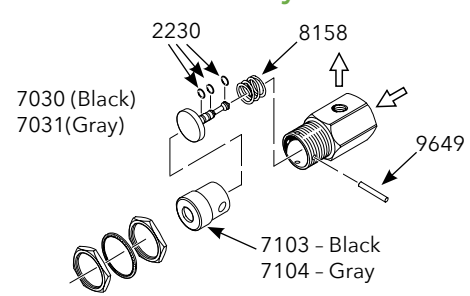

Routing Valve

Toggle Valve, 2-Way Momentary

Toggle Valve, 2-Way

Toggle Valve, 3-Way Momentary

Toggle Valve, 3-Way

Push-Button Valve, 2-Way

Push-Button Valve,
3-Way

Toggle Valve,
2-Way

Toggle Valve,
3-Way

Toggle Valve,
2-Way

Toggle Valve,
3-Way

Routing Valve

Toggle Valve, 3-Way Momentary

Toggle, Valves & Regulators

2201	O-Ring (pkg of 12).....	\$2.90
2203	O-Ring (pkg of 12).....	\$2.90
2205	O-Ring (pkg of 12).....	\$2.90
2218	O-Ring (pkg of 12).....	\$2.90
2225	O-Ring (pkg of 12).....	\$2.90
2230	O-Ring (pkg of 12).....	\$2.90
2238	O-Ring (pkg of 12).....	\$2.90
6037	Spring, Stainless Steel.....	\$1.50
7028	Toggle, Momentary (black).....	\$1.50
7058	Toggle, Detented (black).....	\$1.60
7059	Knob (black).....	\$2.80
7064	Toggle, Detented (gray).....	\$1.60
7065	Toggle, Momentary (gray).....	\$1.60
7069	Knob (gray).....	\$2.80
7103	Push Button (black).....	\$2.10
7104	Push Button (gray).....	\$2.10
8158	Spring, Compression.....	\$.50
9649	Pin.....	\$.50
9796	Set Screw.....	\$.80