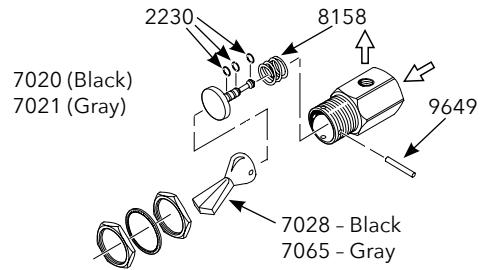

Routing Valve

Toggle Valve, 2-Way Momentary

Toggle Valve, 2-Way

Toggle Valve, 3-Way Momentary

Toggle Valve, 3-Way

Push-Button Valve, 2-Way

Push-Button Valve,
3-Way

Toggle Valve,
2-Way

Toggle Valve,
3-Way

Toggle Valve,
2-Way

Toggle Valve,
3-Way

Routing Valve

Toggle Valve, 3-Way Momentary

Toggle, Valves & Regulators

2201	O-Ring (pkg of 12).....	\$2.90
2203	O-Ring (pkg of 12).....	\$2.90
2205	O-Ring (pkg of 12).....	\$2.90
2218	O-Ring (pkg of 12).....	\$2.90
2225	O-Ring (pkg of 12).....	\$2.90
2230	O-Ring (pkg of 12).....	\$2.90
2238	O-Ring (pkg of 12).....	\$2.90
6037	Spring, Stainless Steel.....	\$1.50
7028	Toggle, Momentary (black).....	\$1.50
7058	Toggle, Detented (black).....	\$1.60
7059	Knob (black).....	\$2.80
7064	Toggle, Detented (gray).....	\$1.60
7065	Toggle, Momentary (gray).....	\$1.60
7069	Knob (gray).....	\$2.80
7103	Push Button (black).....	\$2.10
7104	Push Button (gray).....	\$2.10
8158	Spring, Compression.....	\$.50
9649	Pin.....	\$.50
9796	Set Screw.....	\$.80