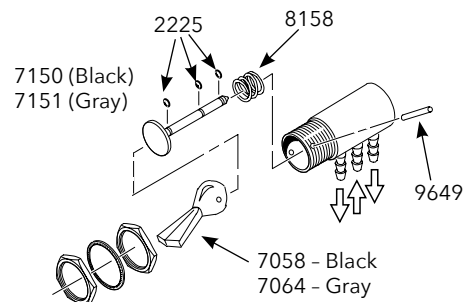

Toggle Valve,
3-Way

Toggle Valve,
2-Way

Toggle Valve,
3-Way

Routing Valve

Toggle Valve, 3-Way Momentary

Toggle, Valves & Regulators

2201	O-Ring (pkg of 12).....	\$2.90
2203	O-Ring (pkg of 12).....	\$2.90
2205	O-Ring (pkg of 12).....	\$2.90
2218	O-Ring (pkg of 12).....	\$2.90
2225	O-Ring (pkg of 12).....	\$2.90
2230	O-Ring (pkg of 12).....	\$2.90
2238	O-Ring (pkg of 12).....	\$2.90
6037	Spring, Stainless Steel.....	\$1.50
7028	Toggle, Momentary (black).....	\$1.50
7058	Toggle, Detented (black).....	\$1.60
7059	Knob (black).....	\$2.80
7064	Toggle, Detented (gray).....	\$1.60
7065	Toggle, Momentary (gray).....	\$1.60
7069	Knob (gray).....	\$2.80
7103	Push Button (black).....	\$2.10
7104	Push Button (gray).....	\$2.10
8158	Spring, Compression.....	\$.50
9649	Pin.....	\$.50
9796	Set Screw.....	\$.80

Needle Valve

Water Relay & Flow Control Combo Valve 7130

2201	O-Ring (pkg of 12).....	\$2.90
2203	O-Ring (pkg of 12).....	\$2.90
2210	O-Ring (pkg of 12).....	\$2.90
2289	O-Ring (pkg of 12).....	\$2.90
0168	Duck Bill Barb.....	\$5.50