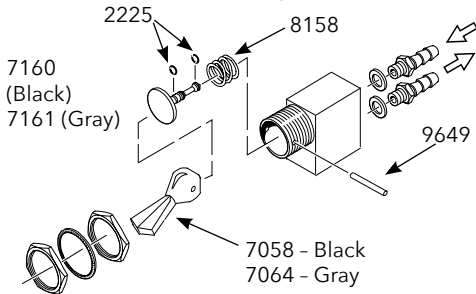

Routing Valve

Toggle Valve, 2-Way Momentary

Toggle Valve, 2-Way

Toggle Valve, 3-Way Momentary

Toggle Valve, 3-Way

Push-Button Valve, 2-Way

Push-Button Valve,
3-Way

Toggle Valve,
2-Way

Toggle Valve,
3-Way

Toggle Valve,
2-Way

Toggle Valve,
3-Way

Routing Valve

Toggle Valve, 3-Way Momentary

Toggle, Valves & Regulators

2201	O-Ring (pkg of 12).....	\$2.90
2203	O-Ring (pkg of 12).....	\$2.90
2205	O-Ring (pkg of 12).....	\$2.90
2218	O-Ring (pkg of 12).....	\$2.90
2225	O-Ring (pkg of 12).....	\$2.90
2230	O-Ring (pkg of 12).....	\$2.90
2238	O-Ring (pkg of 12).....	\$2.90
6037	Spring, Stainless Steel.....	\$1.50
7028	Toggle, Momentary (black).....	\$1.50
7058	Toggle, Detented (black).....	\$1.60
7059	Knob (black).....	\$2.80
7064	Toggle, Detented (gray).....	\$1.60
7065	Toggle, Momentary (gray).....	\$1.60
7069	Knob (gray).....	\$2.80
7103	Push Button (black).....	\$2.10
7104	Push Button (gray).....	\$2.10
8158	Spring, Compression.....	\$.50
9649	Pin.....	\$.50
9796	Set Screw.....	\$.80