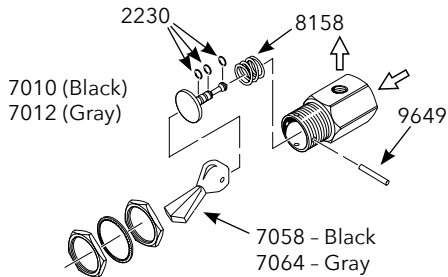

Routing Valve

Toggle Valve, 2-Way Momentary

Toggle Valve, 2-Way

Toggle Valve, 3-Way Momentary

Toggle Valve, 3-Way

Push-Button Valve, 2-Way

Push-Button Valve,
3-Way

Toggle Valve,
2-Way

Toggle Valve,
3-Way

Toggle Valve,
2-Way

Toggle Valve,
3-Way

Routing Valve

Toggle Valve, 3-Way Momentary

Toggle, Valves & Regulators

2201	O-Ring (pkg of 12).....	\$2.90
2203	O-Ring (pkg of 12).....	\$2.90
2205	O-Ring (pkg of 12).....	\$2.90
2218	O-Ring (pkg of 12).....	\$2.90
2225	O-Ring (pkg of 12).....	\$2.90
2230	O-Ring (pkg of 12).....	\$2.90
2238	O-Ring (pkg of 12).....	\$2.90
6037	Spring, Stainless Steel.....	\$1.50
7028	Toggle, Momentary (black).....	\$1.50
7058	Toggle, Detented (black).....	\$1.60
7059	Knob (black).....	\$2.80
7064	Toggle, Detented (gray).....	\$1.60
7065	Toggle, Momentary (gray).....	\$1.60
7069	Knob (gray).....	\$2.80
7103	Push Button (black).....	\$2.10
7104	Push Button (gray).....	\$2.10
8158	Spring, Compression.....	\$.50
9649	Pin.....	\$.50
9796	Set Screw.....	\$.80