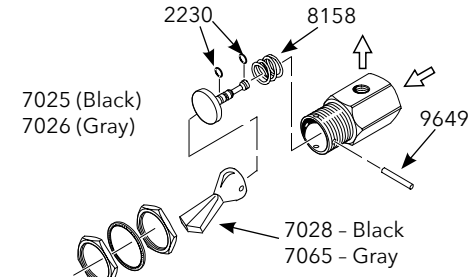

Routing Valve

Toggle Valve, 2-Way Momentary

Toggle Valve, 2-Way

Toggle Valve, 3-Way Momentary

Toggle Valve, 3-Way

Push-Button Valve, 2-Way

Push-Button Valve,
3-Way

Toggle Valve,
2-Way

Toggle Valve,
3-Way

Toggle Valve,
2-Way

Toggle Valve,
3-Way

Routing Valve

Toggle Valve, 3-Way Momentary

Toggle, Valves & Regulators

2201	O-Ring (pkg of 12).....	\$2.90
2203	O-Ring (pkg of 12).....	\$2.90
2205	O-Ring (pkg of 12).....	\$2.90
2218	O-Ring (pkg of 12).....	\$2.90
2225	O-Ring (pkg of 12).....	\$2.90
2230	O-Ring (pkg of 12).....	\$2.90
2238	O-Ring (pkg of 12).....	\$2.90
6037	Spring, Stainless Steel.....	\$1.50
7028	Toggle, Momentary (black).....	\$1.50
7058	Toggle, Detented (black).....	\$1.60
7059	Knob (black).....	\$2.80
7064	Toggle, Detented (gray).....	\$1.60
7065	Toggle, Momentary (gray).....	\$1.60
7069	Knob (gray).....	\$2.80
7103	Push Button (black).....	\$2.10
7104	Push Button (gray).....	\$2.10
8158	Spring, Compression.....	\$.50
9649	Pin.....	\$.50
9796	Set Screw.....	\$.80