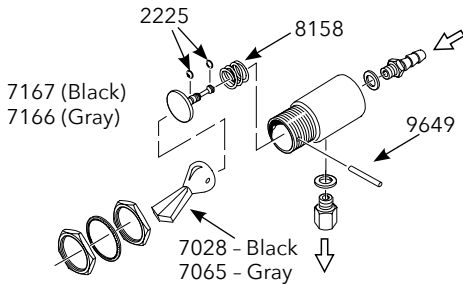

Toggle Valve,
3-Way

Toggle Valve,
2-Way

Toggle Valve,
3-Way

Routing Valve

Toggle Valve, 3-Way Momentary

Toggle, Valves & Regulators

2201	O-Ring (pkg of 12).....	\$2.90
2203	O-Ring (pkg of 12).....	\$2.90
2205	O-Ring (pkg of 12).....	\$2.90
2218	O-Ring (pkg of 12).....	\$2.90
2225	O-Ring (pkg of 12).....	\$2.90
2230	O-Ring (pkg of 12).....	\$2.90
2238	O-Ring (pkg of 12).....	\$2.90
6037	Spring, Stainless Steel.....	\$1.50
7028	Toggle, Momentary (black).....	\$1.50
7058	Toggle, Detented (black).....	\$1.60
7059	Knob (black).....	\$2.80
7064	Toggle, Detented (gray).....	\$1.60
7065	Toggle, Momentary (gray).....	\$1.60
7069	Knob (gray).....	\$2.80
7103	Push Button (black).....	\$2.10
7104	Push Button (gray).....	\$2.10
8158	Spring, Compression.....	\$.50
9649	Pin.....	\$.50
9796	Set Screw.....	\$.80

Needle Valve

Water Relay & Flow Control Combo Valve 7130

2201	O-Ring (pkg of 12).....	\$2.90
2203	O-Ring (pkg of 12).....	\$2.90
2210	O-Ring (pkg of 12).....	\$2.90
2289	O-Ring (pkg of 12).....	\$2.90
0168	Duck Bill Barb.....	\$5.50