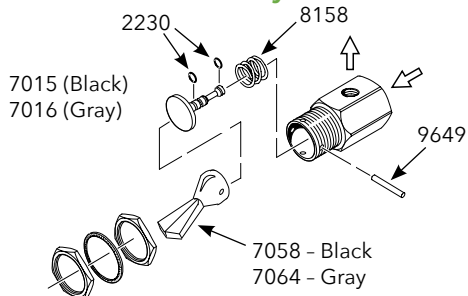

Routing Valve

Toggle Valve, 2-Way Momentary

Toggle Valve, 2-Way

Toggle Valve, 3-Way Momentary

Toggle Valve, 3-Way

Push-Button Valve, 2-Way

Push-Button Valve,
3-Way

Toggle Valve,
2-Way

Toggle Valve,
3-Way

Toggle Valve,
2-Way

Toggle Valve,
3-Way

Routing Valve

Toggle Valve, 3-Way Momentary

Toggle, Valves & Regulators

2201	O-Ring (pkg of 12).....	\$2.90
2203	O-Ring (pkg of 12).....	\$2.90
2205	O-Ring (pkg of 12).....	\$2.90
2218	O-Ring (pkg of 12).....	\$2.90
2225	O-Ring (pkg of 12).....	\$2.90
2230	O-Ring (pkg of 12).....	\$2.90
2238	O-Ring (pkg of 12).....	\$2.90
6037	Spring, Stainless Steel.....	\$1.50
7028	Toggle, Momentary (black).....	\$1.50
7058	Toggle, Detented (black).....	\$1.60
7059	Knob (black).....	\$2.80
7064	Toggle, Detented (gray).....	\$1.60
7065	Toggle, Momentary (gray).....	\$1.60
7069	Knob (gray).....	\$2.80
7103	Push Button (black).....	\$2.10
7104	Push Button (gray).....	\$2.10
8158	Spring, Compression.....	\$.50
9649	Pin.....	\$.50
9796	Set Screw.....	\$.80