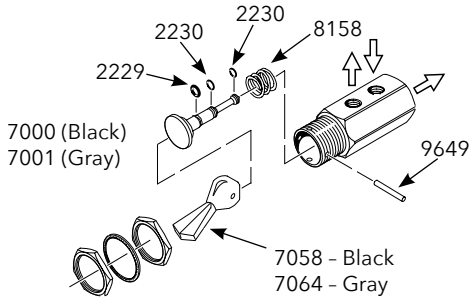

Routing Valve

Toggle Valve, 2-Way Momentary

Toggle Valve, 2-Way

Toggle Valve, 3-Way Momentary

Toggle Valve, 3-Way

Push-Button Valve, 2-Way

Push-Button Valve,
3-Way

Toggle Valve,
2-Way

Toggle Valve,
3-Way

Toggle Valve,
2-Way

Toggle Valve,
3-Way

Routing Valve

Toggle Valve, 3-Way Momentary

Toggle, Valves & Regulators

2201	O-Ring (pkg of 12).....	\$2.90
2203	O-Ring (pkg of 12).....	\$2.90
2205	O-Ring (pkg of 12).....	\$2.90
2218	O-Ring (pkg of 12).....	\$2.90
2225	O-Ring (pkg of 12).....	\$2.90
2230	O-Ring (pkg of 12).....	\$2.90
2238	O-Ring (pkg of 12).....	\$2.90
6037	Spring, Stainless Steel.....	\$1.50
7028	Toggle, Momentary (black).....	\$1.50
7058	Toggle, Detented (black).....	\$1.60
7059	Knob (black).....	\$2.80
7064	Toggle, Detented (gray).....	\$1.60
7065	Toggle, Momentary (gray).....	\$1.60
7069	Knob (gray).....	\$2.80
7103	Push Button (black).....	\$2.10
7104	Push Button (gray).....	\$2.10
8158	Spring, Compression.....	\$.50
9649	Pin.....	\$.50
9796	Set Screw.....	\$.80