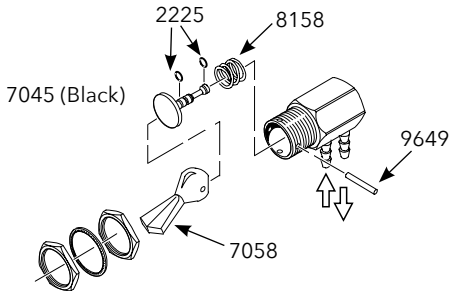

Routing Valve

Toggle Valve, 2-Way Momentary

Toggle Valve, 2-Way

Toggle Valve, 3-Way Momentary

Toggle Valve, 3-Way

Push-Button Valve, 2-Way

Push-Button Valve,
3-Way

Toggle Valve,
2-Way

Toggle Valve,
3-Way

Toggle Valve,
2-Way

Toggle Valve,
3-Way

Routing Valve

Toggle Valve, 3-Way Momentary

Toggle, Valves & Regulators

2201	O-Ring (pkg of 12).....	\$2.90
2203	O-Ring (pkg of 12).....	\$2.90
2205	O-Ring (pkg of 12).....	\$2.90
2218	O-Ring (pkg of 12).....	\$2.90
2225	O-Ring (pkg of 12).....	\$2.90
2230	O-Ring (pkg of 12).....	\$2.90
2238	O-Ring (pkg of 12).....	\$2.90
6037	Spring, Stainless Steel.....	\$1.50
7028	Toggle, Momentary (black).....	\$1.50
7058	Toggle, Detented (black).....	\$1.60
7059	Knob (black).....	\$2.80
7064	Toggle, Detented (gray).....	\$1.60
7065	Toggle, Momentary (gray).....	\$1.60
7069	Knob (gray).....	\$2.80
7103	Push Button (black).....	\$2.10
7104	Push Button (gray).....	\$2.10
8158	Spring, Compression.....	\$.50
9649	Pin.....	\$.50
9796	Set Screw.....	\$.80