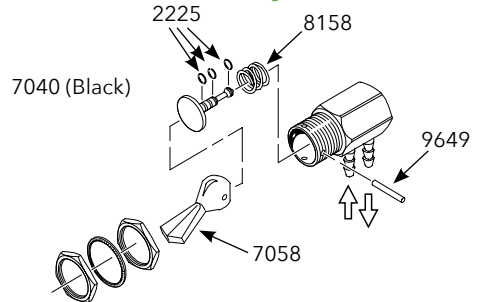

Routing Valve

Toggle Valve, 2-Way Momentary

Toggle Valve, 2-Way

Toggle Valve, 3-Way Momentary

Toggle Valve, 3-Way

Push-Button Valve, 2-Way

Push-Button Valve,
3-Way

Toggle Valve,
2-Way

Toggle Valve,
3-Way

Toggle Valve,
2-Way

Toggle Valve,
3-Way

Routing Valve

Toggle Valve, 3-Way Momentary

Toggle, Valves & Regulators

2201	O-Ring (pkg of 12).....	\$2.90
2203	O-Ring (pkg of 12).....	\$2.90
2205	O-Ring (pkg of 12).....	\$2.90
2218	O-Ring (pkg of 12).....	\$2.90
2225	O-Ring (pkg of 12).....	\$2.90
2230	O-Ring (pkg of 12).....	\$2.90
2238	O-Ring (pkg of 12).....	\$2.90
6037	Spring, Stainless Steel.....	\$1.50
7028	Toggle, Momentary (black).....	\$1.50
7058	Toggle, Detented (black).....	\$1.60
7059	Knob (black).....	\$2.80
7064	Toggle, Detented (gray).....	\$1.60
7065	Toggle, Momentary (gray).....	\$1.60
7069	Knob (gray).....	\$2.80
7103	Push Button (black).....	\$2.10
7104	Push Button (gray).....	\$2.10
8158	Spring, Compression.....	\$.50
9649	Pin.....	\$.50
9796	Set Screw.....	\$.80