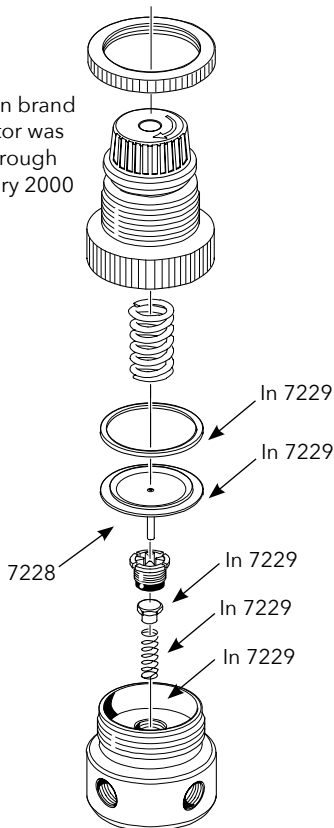

Toggle Valve,
3-Way

Toggle Valve,
2-Way

Toggle Valve,
3-Way

Routing Valve

Toggle Valve, 3-Way Momentary

Toggle, Valves & Regulators

2201	O-Ring (pkg of 12).....	\$2.90
2203	O-Ring (pkg of 12).....	\$2.90
2205	O-Ring (pkg of 12).....	\$2.90
2218	O-Ring (pkg of 12).....	\$2.90
2225	O-Ring (pkg of 12).....	\$2.90
2230	O-Ring (pkg of 12).....	\$2.90
2238	O-Ring (pkg of 12).....	\$2.90
6037	Spring, Stainless Steel.....	\$1.50
7028	Toggle, Momentary (black).....	\$1.50
7058	Toggle, Detented (black).....	\$1.60
7059	Knob (black).....	\$2.80
7064	Toggle, Detented (gray).....	\$1.60
7065	Toggle, Momentary (gray).....	\$1.60
7069	Knob (gray).....	\$2.80
7103	Push Button (black).....	\$2.10
7104	Push Button (gray).....	\$2.10
8158	Spring, Compression.....	\$.50
9649	Pin.....	\$.50
9796	Set Screw.....	\$.80

Needle Valve

Water Relay & Flow Control Combo Valve 7130

2201	O-Ring (pkg of 12).....	\$2.90
2203	O-Ring (pkg of 12).....	\$2.90
2210	O-Ring (pkg of 12).....	\$2.90
2289	O-Ring (pkg of 12).....	\$2.90
0168	Duck Bill Barb.....	\$5.50

Water Relay & Flow
Control Combo Valve

Repair Kits include items designated
by an asterisk

7133	Repair Kit.....	\$9.00
-------------	-----------------	---------------

Norgren Regulator 7220

- Norgren brand regulator was sold through February 2000