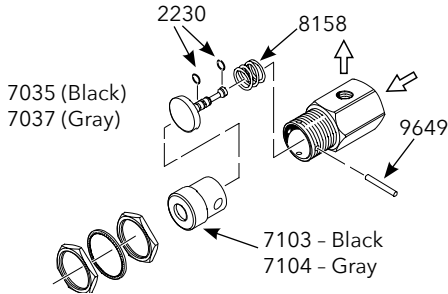

Routing Valve

Toggle Valve, 2-Way Momentary

Toggle Valve, 2-Way

Toggle Valve, 3-Way Momentary

Toggle Valve, 3-Way

Push-Button Valve, 2-Way

Push-Button Valve,
3-Way

Toggle Valve,
2-Way

Toggle Valve,
3-Way

Toggle Valve,
2-Way

Toggle Valve,
3-Way

Routing Valve

Toggle Valve, 3-Way Momentary

Toggle, Valves & Regulators

2201	O-Ring (pkg of 12).....	\$2.90
2203	O-Ring (pkg of 12).....	\$2.90
2205	O-Ring (pkg of 12).....	\$2.90
2218	O-Ring (pkg of 12).....	\$2.90
2225	O-Ring (pkg of 12).....	\$2.90
2230	O-Ring (pkg of 12).....	\$2.90
2238	O-Ring (pkg of 12).....	\$2.90
6037	Spring, Stainless Steel.....	\$1.50
7028	Toggle, Momentary (black).....	\$1.50
7058	Toggle, Detented (black).....	\$1.60
7059	Knob (black).....	\$2.80
7064	Toggle, Detented (gray).....	\$1.60
7065	Toggle, Momentary (gray).....	\$1.60
7069	Knob (gray).....	\$2.80
7103	Push Button (black).....	\$2.10
7104	Push Button (gray).....	\$2.10
8158	Spring, Compression.....	\$.50
9649	Pin.....	\$.50
9796	Set Screw.....	\$.80