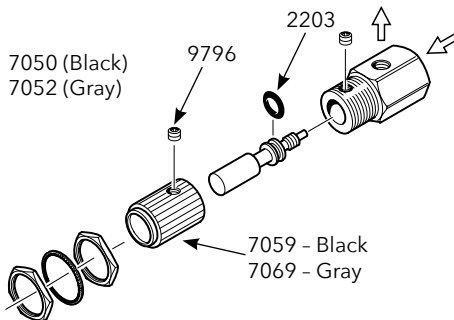

Toggle Valve,
3-Way

Toggle Valve,
2-Way

Toggle Valve,
3-Way

Routing Valve

Toggle Valve, 3-Way Momentary

Toggle, Valves & Regulators

2201	O-Ring (pkg of 12).....	\$2.90
2203	O-Ring (pkg of 12).....	\$2.90
2205	O-Ring (pkg of 12).....	\$2.90
2218	O-Ring (pkg of 12).....	\$2.90
2225	O-Ring (pkg of 12).....	\$2.90
2230	O-Ring (pkg of 12).....	\$2.90
2238	O-Ring (pkg of 12).....	\$2.90
6037	Spring, Stainless Steel.....	\$1.50
7028	Toggle, Momentary (black).....	\$1.50
7058	Toggle, Detented (black).....	\$1.60
7059	Knob (black).....	\$2.80
7064	Toggle, Detented (gray).....	\$1.60
7065	Toggle, Momentary (gray).....	\$1.60
7069	Knob (gray).....	\$2.80
7103	Push Button (black).....	\$2.10
7104	Push Button (gray).....	\$2.10
8158	Spring, Compression.....	\$.50
9649	Pin.....	\$.50
9796	Set Screw.....	\$.80

Needle Valve

Water Relay & Flow Control Combo Valve 7130

2201	O-Ring (pkg of 12).....	\$2.90
2203	O-Ring (pkg of 12).....	\$2.90
2210	O-Ring (pkg of 12).....	\$2.90
2289	O-Ring (pkg of 12).....	\$2.90
0168	Duck Bill Barb.....	\$5.50