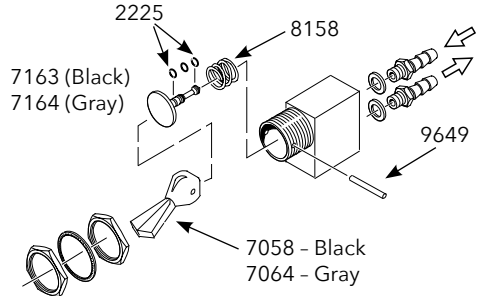

Routing Valve

Toggle Valve, 2-Way Momentary

Toggle Valve, 2-Way

Toggle Valve, 3-Way Momentary

Toggle Valve, 3-Way

Push-Button Valve, 2-Way

Push-Button Valve,
3-Way

Toggle Valve,
2-Way

Toggle Valve,
3-Way

Toggle Valve,
2-Way

Toggle Valve,
3-Way

Routing Valve

Toggle Valve, 3-Way Momentary

Toggle, Valves & Regulators

2201	O-Ring (pkg of 12).....	\$2.90
2203	O-Ring (pkg of 12).....	\$2.90
2205	O-Ring (pkg of 12).....	\$2.90
2218	O-Ring (pkg of 12).....	\$2.90
2225	O-Ring (pkg of 12).....	\$2.90
2230	O-Ring (pkg of 12).....	\$2.90
2238	O-Ring (pkg of 12).....	\$2.90
6037	Spring, Stainless Steel.....	\$1.50
7028	Toggle, Momentary (black).....	\$1.50
7058	Toggle, Detented (black).....	\$1.60
7059	Knob (black).....	\$2.80
7064	Toggle, Detented (gray).....	\$1.60
7065	Toggle, Momentary (gray).....	\$1.60
7069	Knob (gray).....	\$2.80
7103	Push Button (black).....	\$2.10
7104	Push Button (gray).....	\$2.10
8158	Spring, Compression.....	\$.50
9649	Pin.....	\$.50
9796	Set Screw.....	\$.80