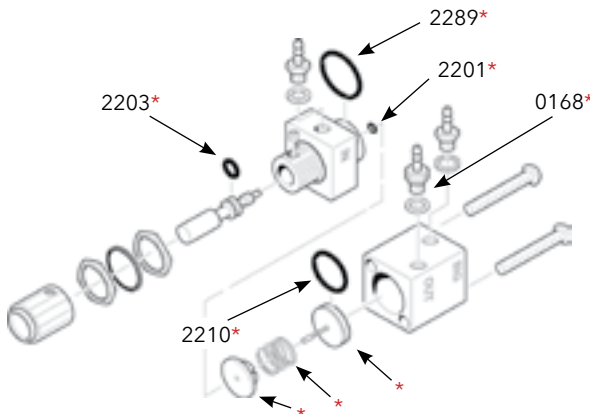

Routing Valve

Toggle Valve, 2-Way Momentary

Toggle Valve, 2-Way

Toggle Valve, 3-Way Momentary

Toggle Valve, 3-Way

Push-Button Valve, 2-Way

Push-Button Valve,
3-Way

Toggle Valve,
2-Way

Toggle Valve,
3-Way

Toggle Valve,
2-Way

Toggle Valve,
3-Way

Routing Valve

Toggle Valve, 3-Way Momentary

Toggle, Valves & Regulators

2201	O-Ring (pkg of 12).....	\$2.90
2203	O-Ring (pkg of 12).....	\$2.90
2205	O-Ring (pkg of 12).....	\$2.90
2218	O-Ring (pkg of 12).....	\$2.90
2225	O-Ring (pkg of 12).....	\$2.90
2230	O-Ring (pkg of 12).....	\$2.90
2238	O-Ring (pkg of 12).....	\$2.90
6037	Spring, Stainless Steel.....	\$1.50
7028	Toggle, Momentary (black).....	\$1.50
7058	Toggle, Detented (black).....	\$1.60
7059	Knob (black).....	\$2.80
7064	Toggle, Detented (gray).....	\$1.60
7065	Toggle, Momentary (gray).....	\$1.60
7069	Knob (gray).....	\$2.80
7103	Push Button (black).....	\$2.10
7104	Push Button (gray).....	\$2.10
8158	Spring, Compression.....	\$.50
9649	Pin.....	\$.50
9796	Set Screw.....	\$.80

Needle Valve

Water Relay & Flow Control Combo Valve 7130

2201	O-Ring (pkg of 12).....	\$2.90
2203	O-Ring (pkg of 12).....	\$2.90
2210	O-Ring (pkg of 12).....	\$2.90
2289	O-Ring (pkg of 12).....	\$2.90
0168	Duck Bill Barb.....	\$5.50