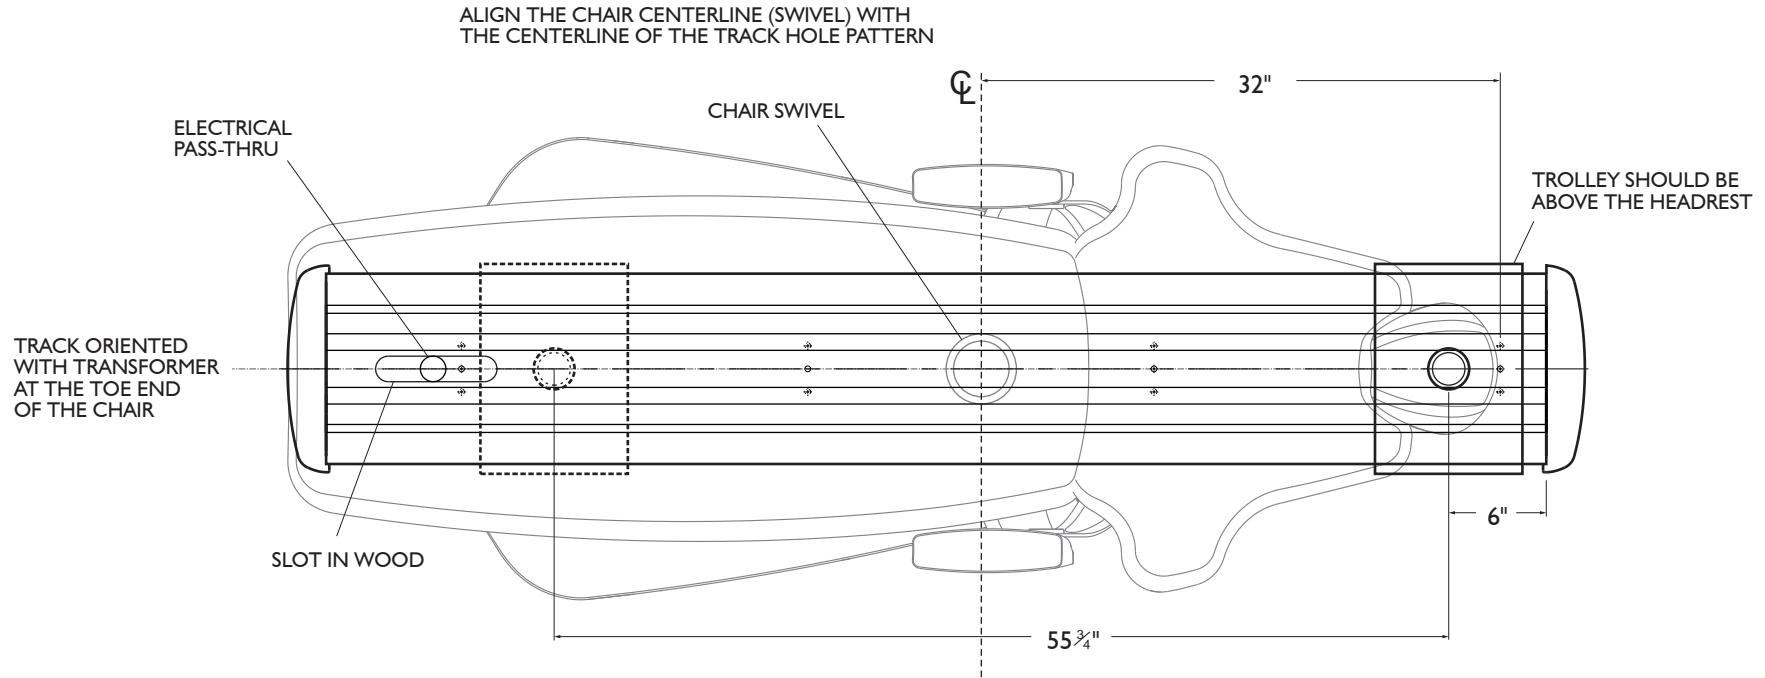

DCI EDGE LED LIGHT
Track Mount Placement Guide

TRACK HOLE LOCATIONS

⊕ FOR USE WITH STRUCTURAL CEILING ⊕ FOR USE WITH DROPPED CEILING