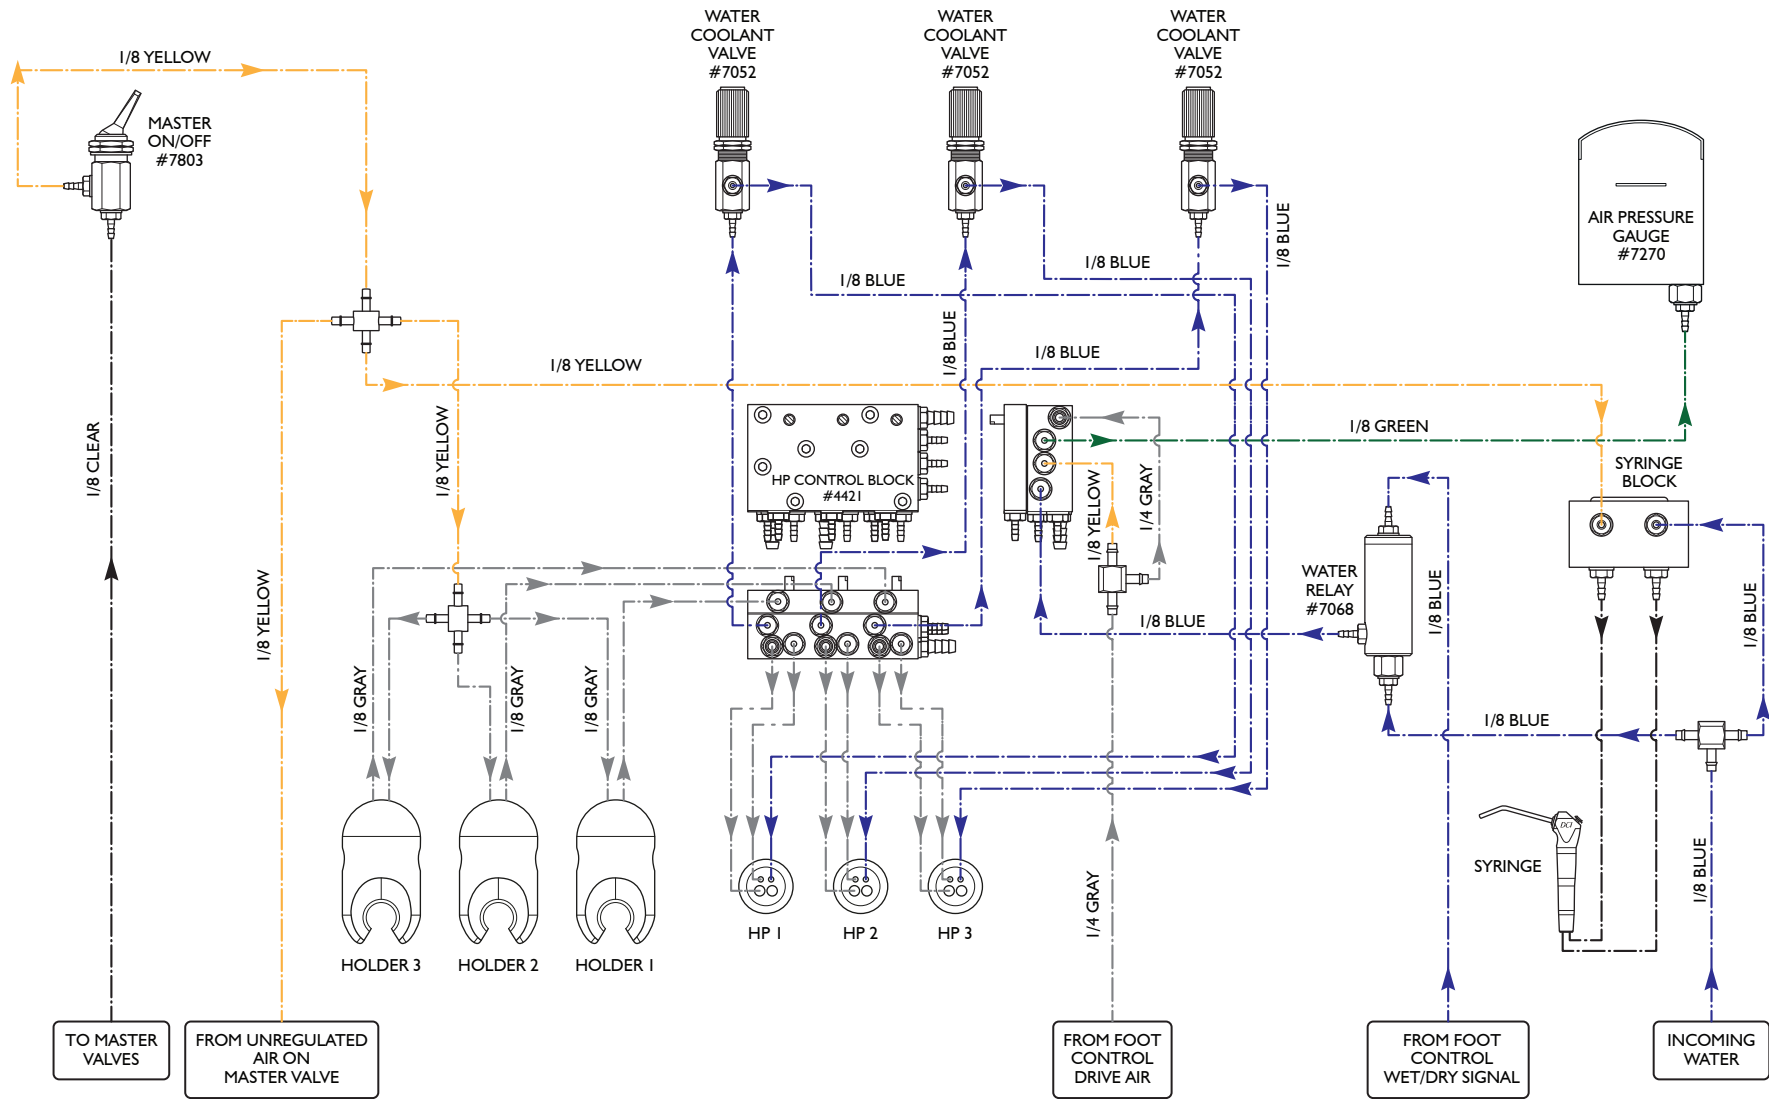

4415 & 4416 Automatic Panel or Shelf Mount Plumbing Diagram

DCI