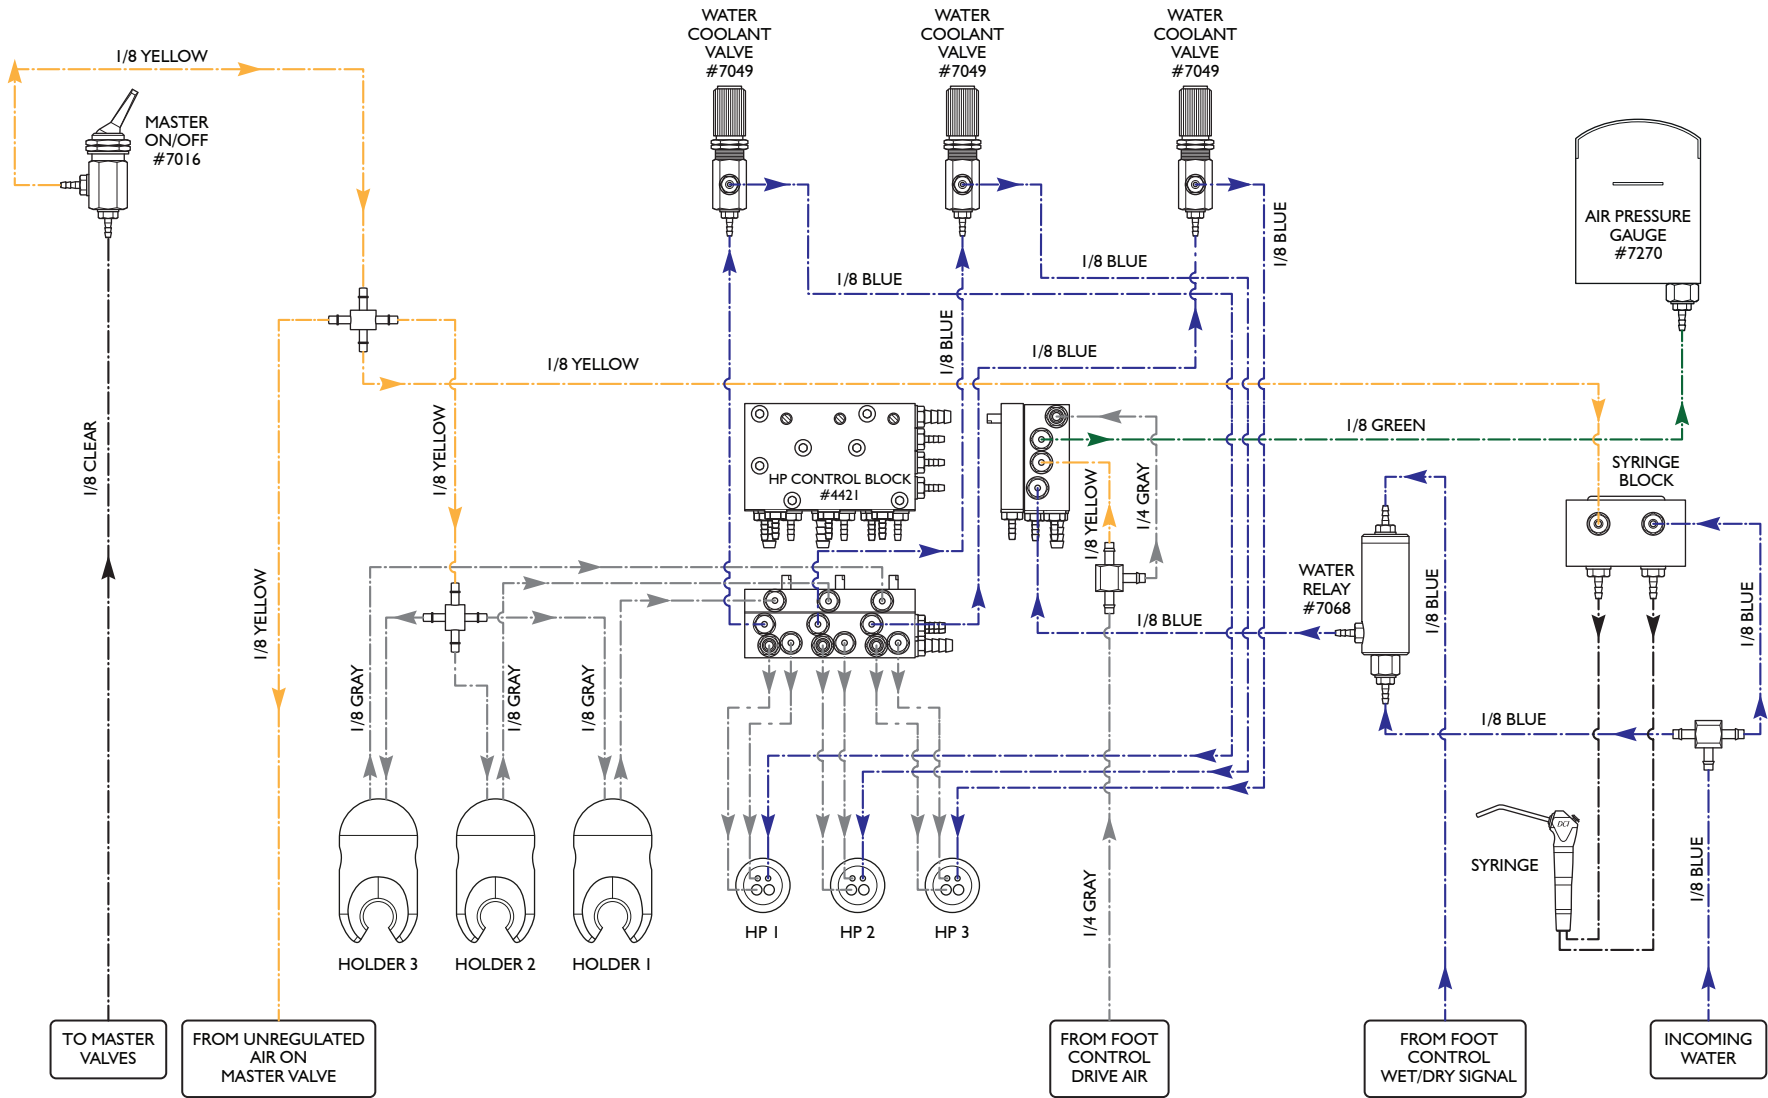

4415, 4416, 4446, 4447, 4453, 4454, 4460 Automatic Panel or Shelf Mount Plumbing Diagram

DCI