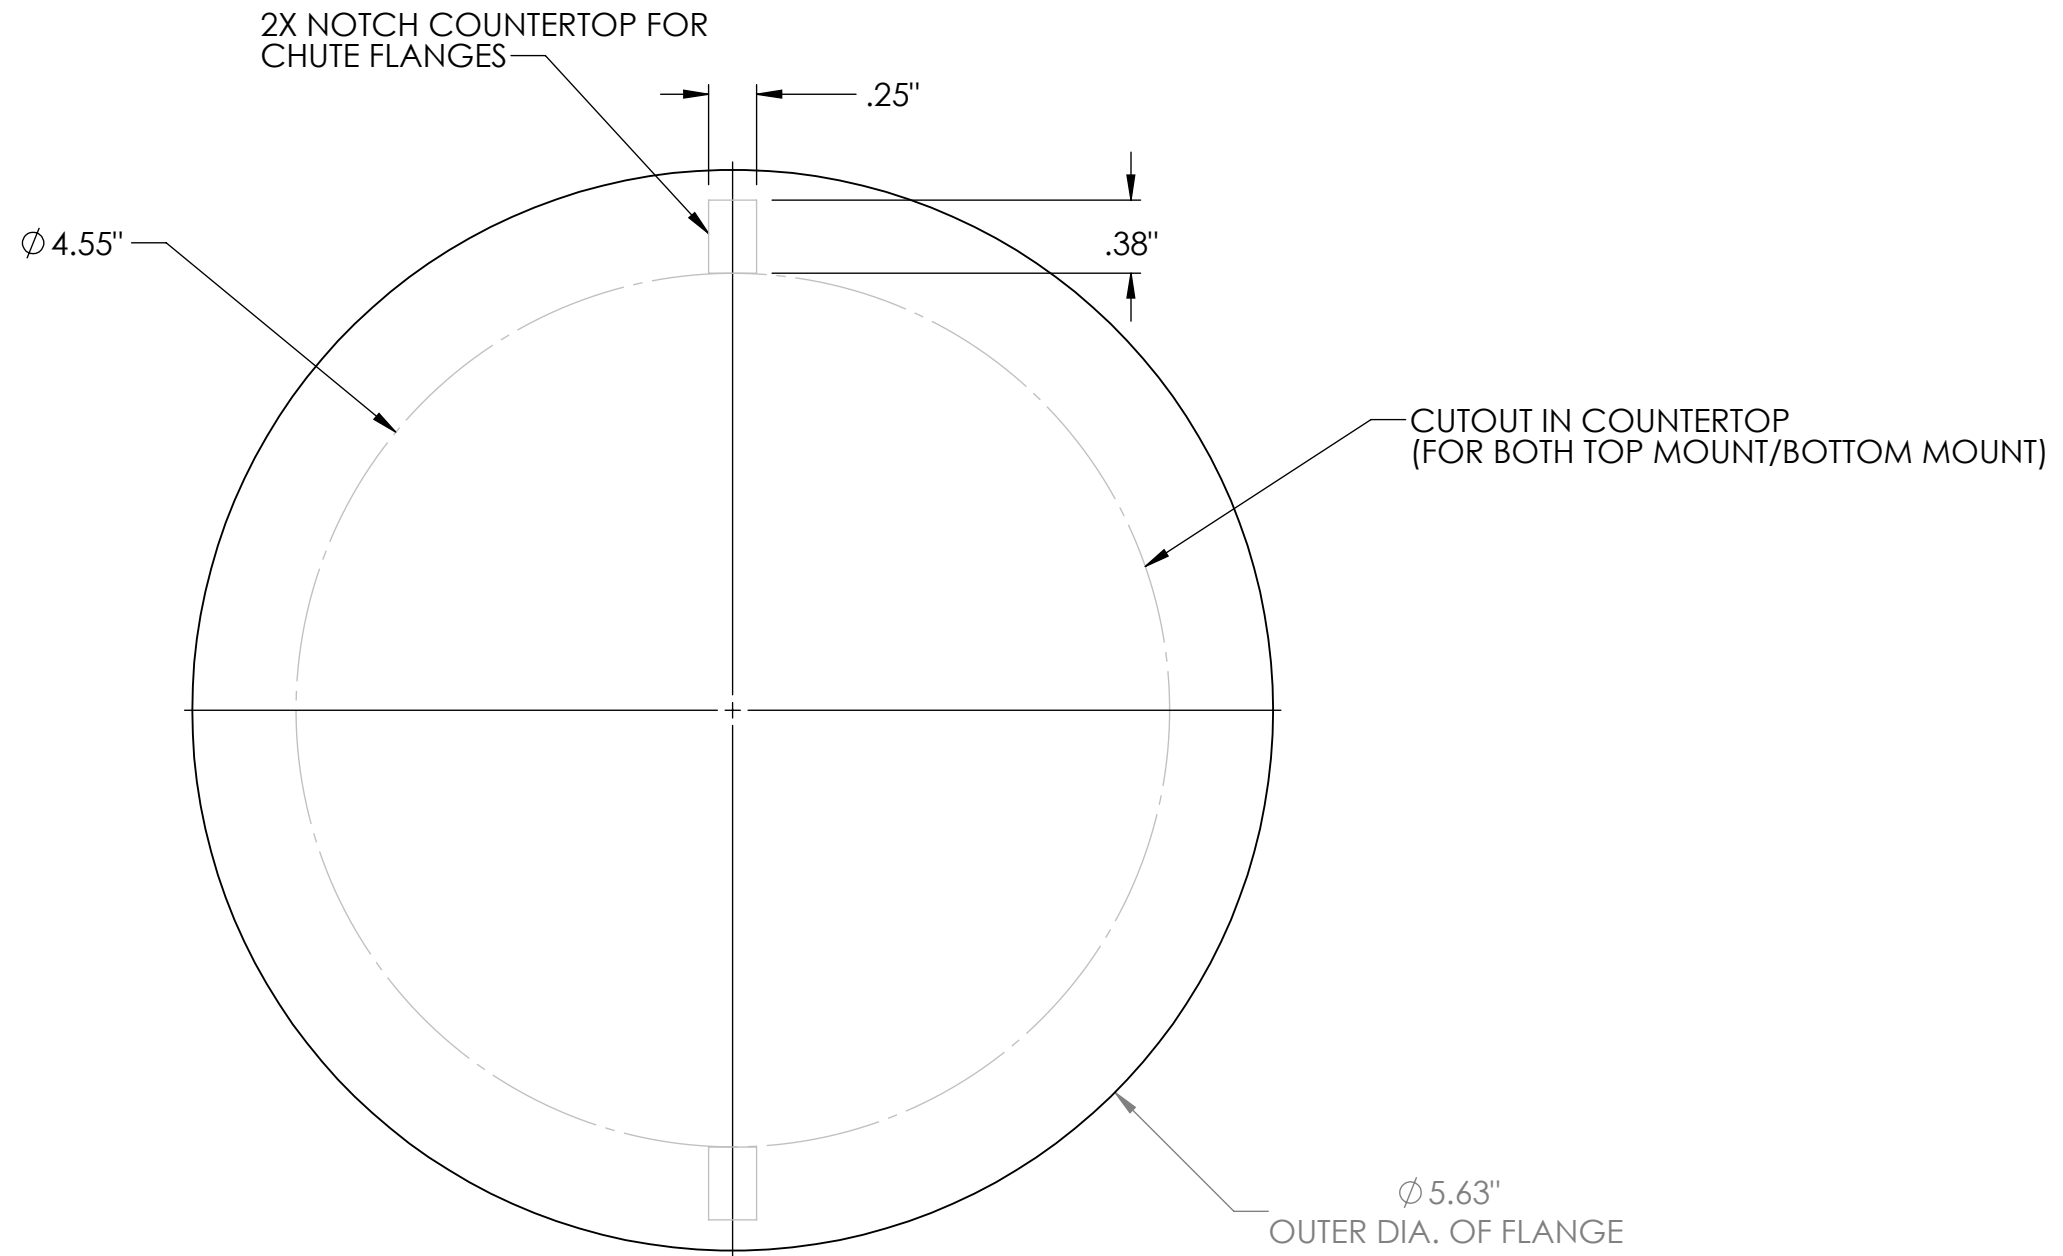

TEMPLATE 4" WASTE CHUTE, 6800

PRINT ON 11 X 17 PAPER USING 1:1 SCALE