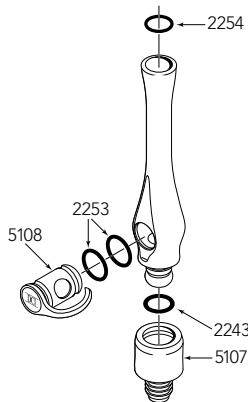

Vacuum Instrument Parts

PN 1020	Valve Extension, HVE	\$15.50	PN 5754	Saliva Ejector Tip Gray	\$2.90
PN 2206	O-Ring (pkg of 12)	\$2.90	PN 5755	Strainer Basket (pkg of 10)	\$6.10
PN 2207	O-Ring (pkg of 12)	\$2.90			
PN 2208	O-Ring (pkg of 12)	\$4.00			
PN 2209	O-Ring (pkg of 12)	\$5.50			
PN 2243	O-Ring (pkg of 12)	\$8.20			
PN 2253	O-Ring (pkg of 12)	\$8.20			
PN 2254	O-Ring (pkg of 12)	\$8.20			
PN 2256	O-Ring (pkg of 12)	\$8.20			
PN 2257	O-Ring (pkg of 12)	\$8.20			
PN 5082	Anodized Swivel w/ O-Ring	\$13.00			
PN 5092	Anodized Swivel w/ O-Ring	\$11.00			
PN 5168	Lever & Spool Valve Assembly	\$23.00			
PN 5169	Lever & Spool Valve Assembly	\$21.00			
PN 5171	Replacement HVE Lever	\$6.00			
PN 5172	Valve Spool w/ O-Rings	\$7.30			
PN 5670	Replacement SE Lever	\$5.00			
PN 5672	Valve Spool w/ O-Rings	\$7.00			
PN 5742	Saliva Ejector Tip, Screw-On (gray)	\$21.20			
PN 5750	Saliva Ejector Tip (black)	\$2.90			

5061

5060

5062

5112

5131

5222

5080

5070

5090

5148

5660

5150