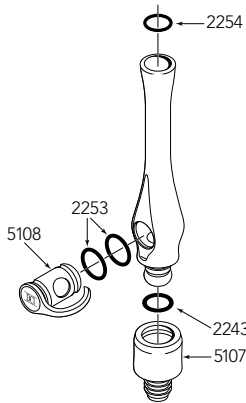

## Vacuum Valve Parts

PN 2243	O-Ring (pkg of 12)	\$8.20
PN 2253	O-Ring (pkg of 12)	\$8.20
PN 2254	O-Ring (pkg of 12)	\$8.20
PN 2256	O-Ring (pkg of 12)	\$8.20
PN 2257	O-Ring (pkg of 12)	\$8.20
PN 2309	O-Ring (pkg of 12)	\$8.20
PN 5063	Bail/Spool w/ O-Rings, A-dec® Style HVE	\$20.60
PN 5064	Swivel w/ O-Ring, A-dec® Style HVE	\$16.50
PN 5065	Bail/Spool w/ O-Rings, A-dec® Style SE	\$20.60
PN 5066	Swivel w/ O-Ring, A-dec® Style SE	\$14.50
PN 5067	Repair Kit, A-dec® Style HVE	\$13.50
PN 5068	Repair Kit, A-dec® Style SE	\$12.00
PN 5107	Premium Anodized Swivel for 1/2" Tubing	\$13.00
PN 5217	Premium Anodized Swivel for 3/16" Tubing	\$11.00
PN 5108	Premium Anodized HVE Lever & Spool Valve Assembly	\$20.00
PN 5218	Premium Anodized SE Lever & Spool Valve Assembly	\$20.00
PN 5165	Precision Comfort® HVE O-Ring Repair Kit	\$13.00
PN 5166	Precision Comfort® SE O-Ring Repair Kit	\$12.00

*These parts are manufactured by DCI to fit A-dec® equipment. DCI has no affiliation with A-dec Inc. DCI replacement parts are not manufactured under license or supervision of A-dec®.*

5061

5060

5062

5112