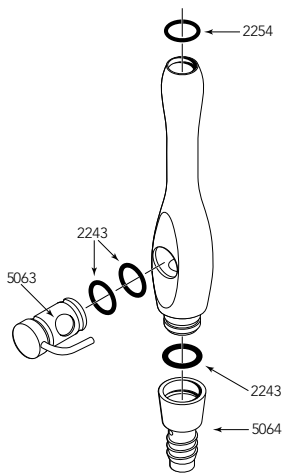

5061

5060

5062

5112

5131

5222