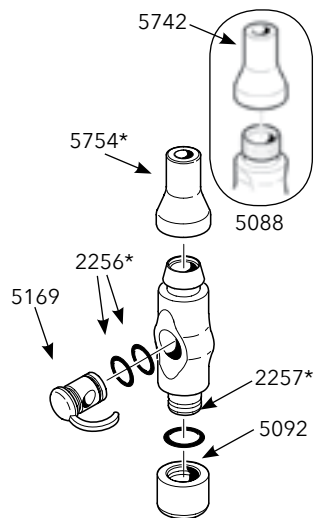

Vacuum Instrument Parts

PN 1020	Valve Extension, HVE	\$15.50	PN 5754	Saliva Ejector Tip Gray	\$2.90
PN 2206	O-Ring (pkg of 12)	\$2.90	PN 5755	Strainer Basket (pkg of 10)	\$6.10
PN 2207	O-Ring (pkg of 12)	\$2.90			
PN 2208	O-Ring (pkg of 12)	\$4.00			
PN 2209	O-Ring (pkg of 12)	\$5.50			
PN 2243	O-Ring (pkg of 12)	\$8.20			
PN 2253	O-Ring (pkg of 12)	\$8.20			
PN 2254	O-Ring (pkg of 12)	\$8.20			
PN 2256	O-Ring (pkg of 12)	\$8.20			
PN 2257	O-Ring (pkg of 12)	\$8.20			
PN 5082	Anodized Swivel w/ O-Ring	\$13.00			
PN 5092	Anodized Swivel w/ O-Ring	\$11.00			
PN 5168	Lever & Spool Valve Assembly	\$23.00			
PN 5169	Lever & Spool Valve Assembly	\$21.00			
PN 5171	Replacement HVE Lever	\$6.00			
PN 5172	Valve Spool w/ O-Rings	\$7.30			
PN 5670	Replacement SE Lever	\$5.00			
PN 5672	Valve Spool w/ O-Rings	\$7.00			
PN 5742	Saliva Ejector Tip, Screw-On (gray)	\$21.20			
PN 5750	Saliva Ejector Tip (black)	\$2.90			

5061

5060

5062

5112

5131

5222

5080

5070

5090

5148

5660

5150