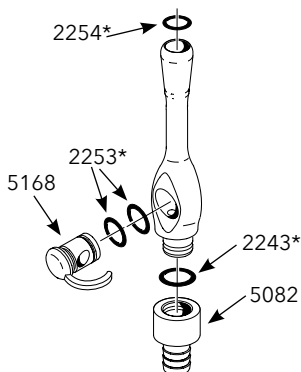

Vacuum Instrument Parts

PN 1020	Valve Extension, HVE	\$15.50	PN 5754	Saliva Ejector Tip Gray	\$2.90
PN 2206	O-Ring (pkg of 12)	\$2.90	PN 5755	Strainer Basket (pkg of 10)	\$6.10
PN 2207	O-Ring (pkg of 12)	\$2.90			
PN 2208	O-Ring (pkg of 12)	\$4.00			
PN 2209	O-Ring (pkg of 12)	\$5.50			
PN 2243	O-Ring (pkg of 12)	\$8.20			
PN 2253	O-Ring (pkg of 12)	\$8.20			
PN 2254	O-Ring (pkg of 12)	\$8.20			
PN 2256	O-Ring (pkg of 12)	\$8.20			
PN 2257	O-Ring (pkg of 12)	\$8.20			
PN 5082	Anodized Swivel w/ O-Ring	\$13.00			
PN 5092	Anodized Swivel w/ O-Ring	\$11.00			
PN 5168	Lever & Spool Valve Assembly	\$23.00			
PN 5169	Lever & Spool Valve Assembly	\$21.00			
PN 5171	Replacement HVE Lever	\$6.00			
PN 5172	Valve Spool w/ O-Rings	\$7.30			
PN 5670	Replacement SE Lever	\$5.00			
PN 5672	Valve Spool w/ O-Rings	\$7.00			
PN 5742	Saliva Ejector Tip, Screw-On (gray)	\$21.20			
PN 5750	Saliva Ejector Tip (black)	\$2.90			

5061

5060

5062

5112

5131

5222

5080

5070

5090

5148

5660

5150