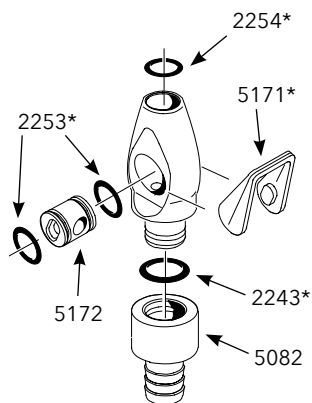

Vacuum Instrument Parts

PN 1020	Valve Extension, HVE	\$15.50	PN 5754	Saliva Ejector Tip Gray	\$2.90
PN 2206	O-Ring (pkg of 12)	\$2.90	PN 5755	Strainer Basket (pkg of 10)	\$6.10
PN 2207	O-Ring (pkg of 12)	\$2.90			
PN 2208	O-Ring (pkg of 12)	\$4.00			
PN 2209	O-Ring (pkg of 12)	\$5.50			
PN 2243	O-Ring (pkg of 12)	\$8.20			
PN 2253	O-Ring (pkg of 12)	\$8.20			
PN 2254	O-Ring (pkg of 12)	\$8.20			
PN 2256	O-Ring (pkg of 12)	\$8.20			
PN 2257	O-Ring (pkg of 12)	\$8.20			
PN 5082	Anodized Swivel w/ O-Ring	\$13.00			
PN 5092	Anodized Swivel w/ O-Ring	\$11.00			
PN 5168	Lever & Spool Valve Assembly	\$23.00			
PN 5169	Lever & Spool Valve Assembly	\$21.00			
PN 5171	Replacement HVE Lever	\$6.00			
PN 5172	Valve Spool w/ O-Rings	\$7.30			
PN 5670	Replacement SE Lever	\$5.00			
PN 5672	Valve Spool w/ O-Rings	\$7.00			
PN 5742	Saliva Ejector Tip, Screw-On (gray)	\$21.20			
PN 5750	Saliva Ejector Tip (black)	\$2.90			

5061

5060

5062

5112

5131

5222

5080

5070

5090

5148

5660

5150