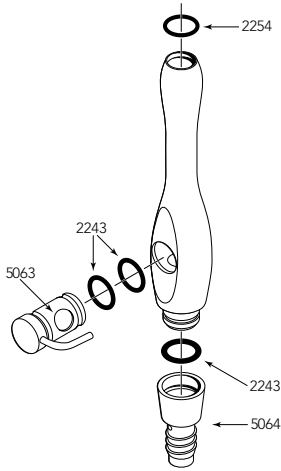

5061

5060

5062

5112

5131

5222