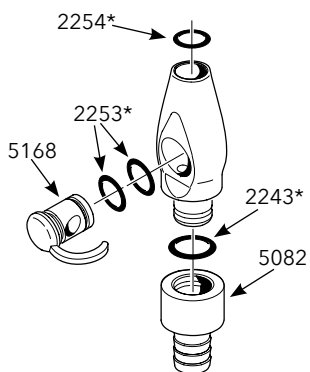

Vacuum Instrument Parts

PN 1020	Valve Extension, HVE	\$15.50	PN 5754	Saliva Ejector Tip Gray	\$2.90
PN 2206	O-Ring (pkg of 12)	\$2.90	PN 5755	Strainer Basket (pkg of 10)	\$6.10
PN 2207	O-Ring (pkg of 12)	\$2.90			
PN 2208	O-Ring (pkg of 12)	\$4.00			
PN 2209	O-Ring (pkg of 12)	\$5.50			
PN 2243	O-Ring (pkg of 12)	\$8.20			
PN 2253	O-Ring (pkg of 12)	\$8.20			
PN 2254	O-Ring (pkg of 12)	\$8.20			
PN 2256	O-Ring (pkg of 12)	\$8.20			
PN 2257	O-Ring (pkg of 12)	\$8.20			
PN 5082	Anodized Swivel w/ O-Ring	\$13.00			
PN 5092	Anodized Swivel w/ O-Ring	\$11.00			
PN 5168	Lever & Spool Valve Assembly	\$23.00			
PN 5169	Lever & Spool Valve Assembly	\$21.00			
PN 5171	Replacement HVE Lever	\$6.00			
PN 5172	Valve Spool w/ O-Rings	\$7.30			
PN 5670	Replacement SE Lever	\$5.00			
PN 5672	Valve Spool w/ O-Rings	\$7.00			
PN 5742	Saliva Ejector Tip, Screw-On (gray)	\$21.20			
PN 5750	Saliva Ejector Tip (black)	\$2.90			

5061

5060

5062

5112

5131

5222

5080

5070

5090

5148

5660

5150