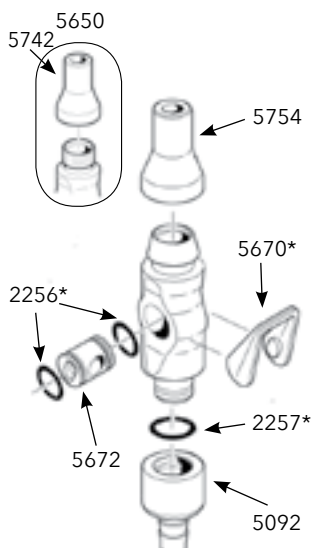

Vacuum Instrument Parts

PN 1020	Valve Extension, HVE	\$15.50	PN 5754	Saliva Ejector Tip Gray	\$2.90
PN 2206	O-Ring (pkg of 12)	\$2.90	PN 5755	Strainer Basket (pkg of 10)	\$6.10
PN 2207	O-Ring (pkg of 12)	\$2.90			
PN 2208	O-Ring (pkg of 12)	\$4.00			
PN 2209	O-Ring (pkg of 12)	\$5.50			
PN 2243	O-Ring (pkg of 12)	\$8.20			
PN 2253	O-Ring (pkg of 12)	\$8.20			
PN 2254	O-Ring (pkg of 12)	\$8.20			
PN 2256	O-Ring (pkg of 12)	\$8.20			
PN 2257	O-Ring (pkg of 12)	\$8.20			
PN 5082	Anodized Swivel w/ O-Ring	\$13.00			
PN 5092	Anodized Swivel w/ O-Ring	\$11.00			
PN 5168	Lever & Spool Valve Assembly	\$23.00			
PN 5169	Lever & Spool Valve Assembly	\$21.00			
PN 5171	Replacement HVE Lever	\$6.00			
PN 5172	Valve Spool w/ O-Rings	\$7.30			
PN 5670	Replacement SE Lever	\$5.00			
PN 5672	Valve Spool w/ O-Rings	\$7.00			
PN 5742	Saliva Ejector Tip, Screw-On (gray)	\$21.20			
PN 5750	Saliva Ejector Tip (black)	\$2.90			

5061

5060

5062

5112

5131

5222

5080

5070

5090

5148

5660

5150