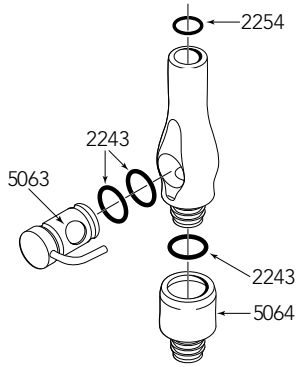

5061

5060

5062

5112

5131

5222