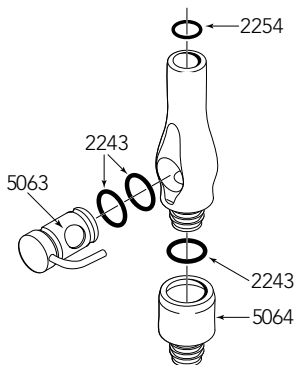

5061

5060

5062

5112

5131

5222