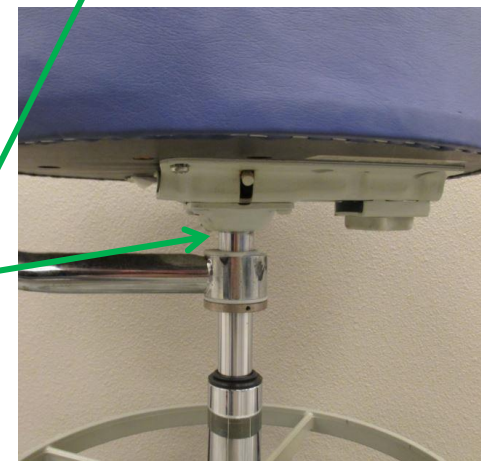

## Topic: What stools does the 2962 cylinder fit?

P&C: Assistant Stool Model 2002

OEM P/N 041772

Marus: Assistant Stool Model DC5110

OEM P/N 75R089

A-dec: Cascade Doctor Stool Model 1601

OEM P/N 65.0208.00 (Tall)

**See next slide for dimensions**

To Stool base

To stool seat