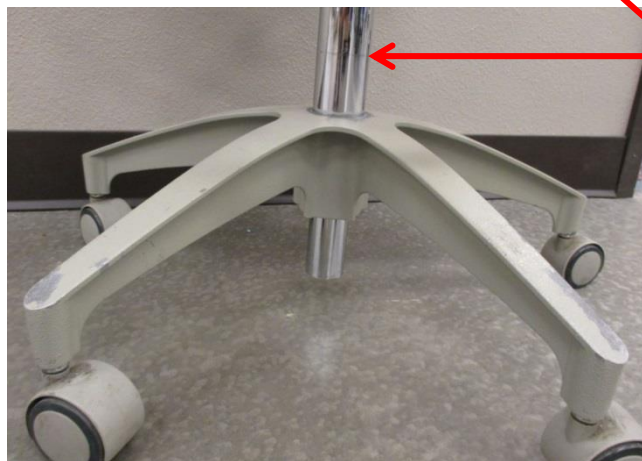

## Topic: What stools does the 2962 cylinder fit?

P&C: Assistant Stool Model 2002

OEM P/N 041772

Marus: Assistant Stool Model DC5110

OEM P/N 75R089

A-dec: Cascade Doctor Stool Model 1601

OEM P/N 65.0208.00 (Tall)

**See next slide for dimensions**

To Stool base

To stool seat