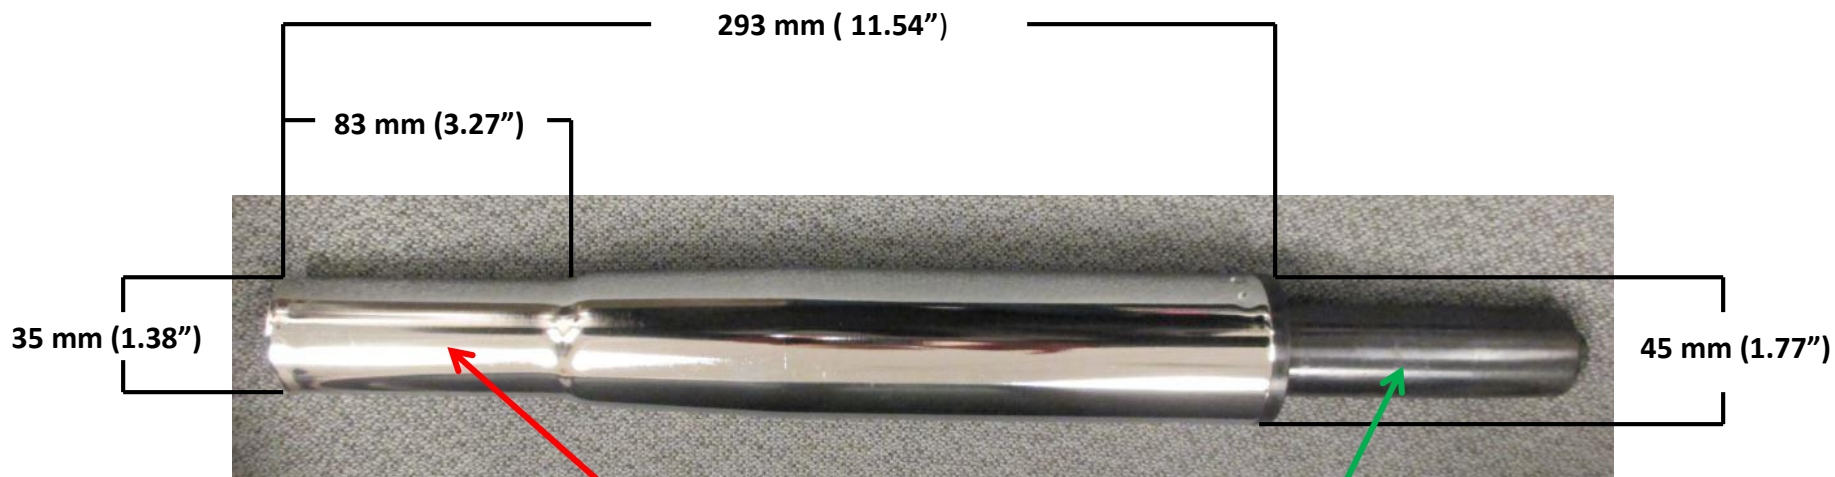

## Topic: What stools does the 2962 cylinder fit?

P&C: Assistant Stool Model 2002

OEM P/N 041772

Marus: Assistant Stool Model DC5110

OEM P/N 75R089

A-dec: Cascade Doctor Stool Model 1601

OEM P/N 65.0208.00 (Tall)

**See next slide for dimensions**

To Stool base

To stool seat